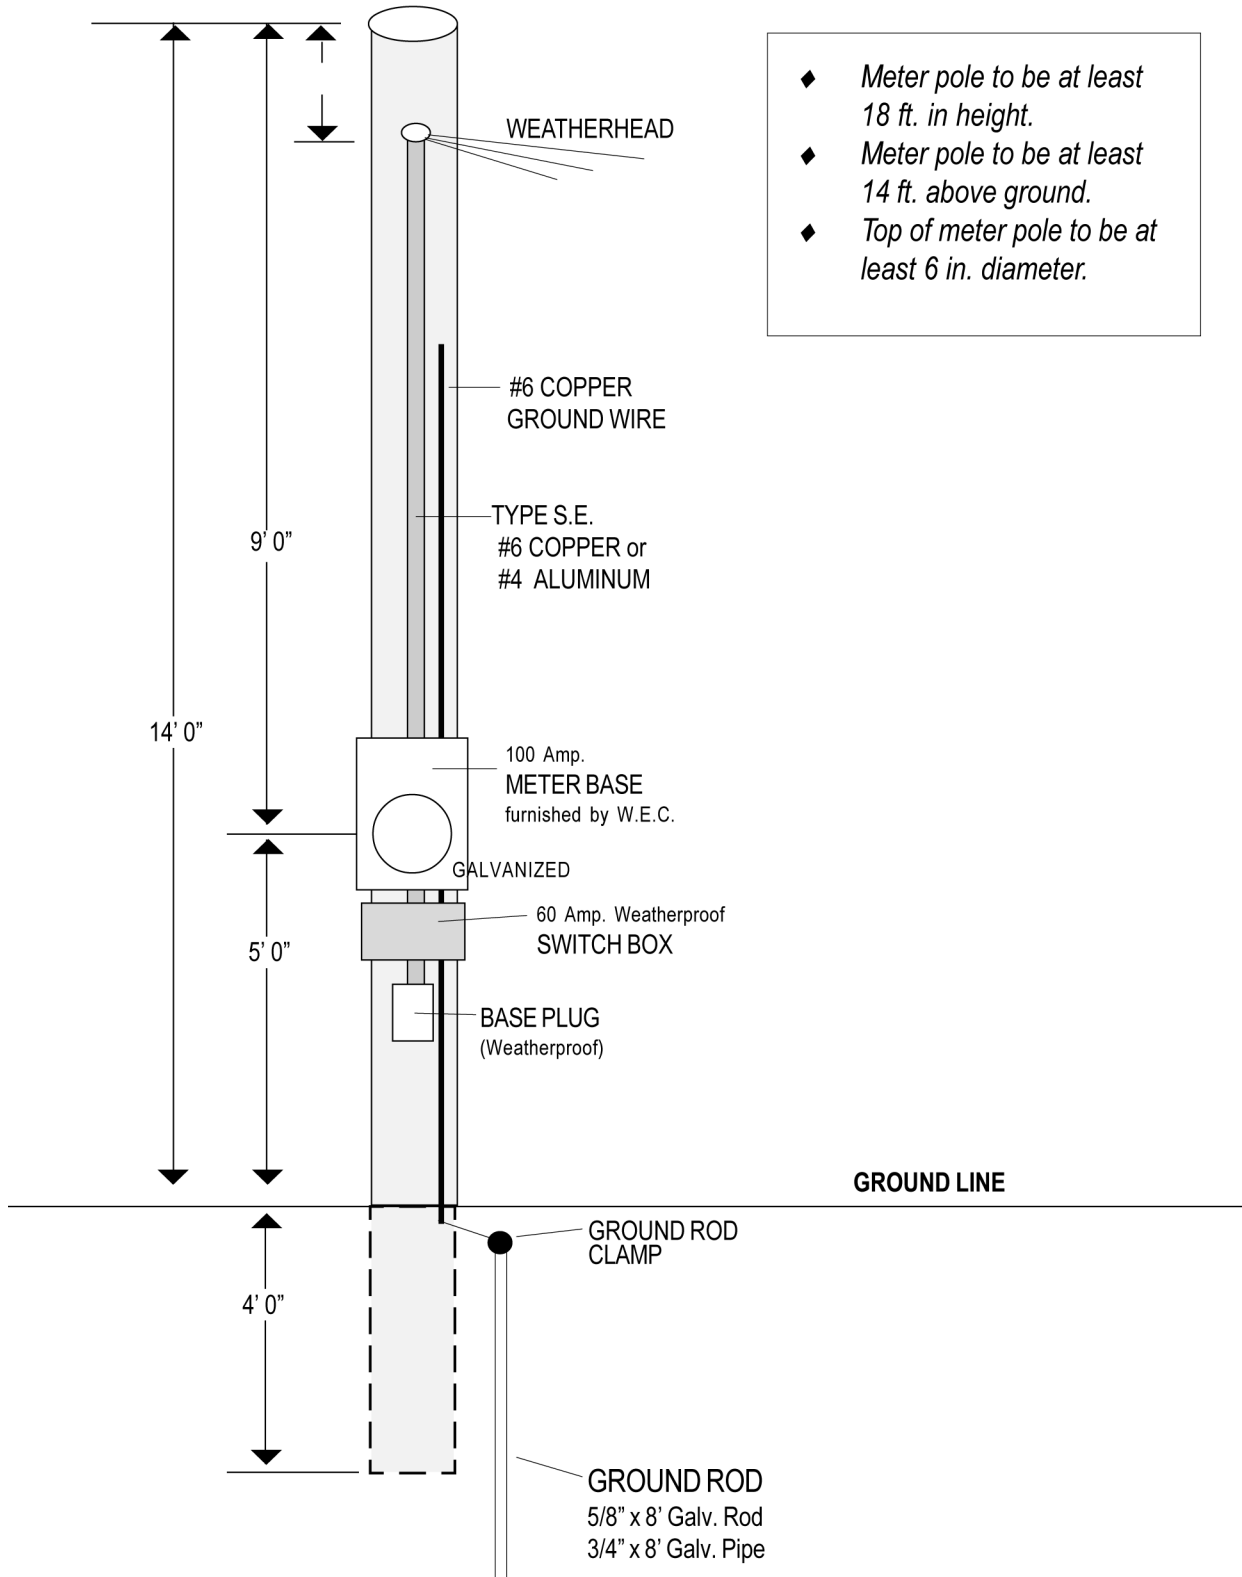

WIREFRASS

ELECTRIC COOPERATIVE

A PowerSouth Energy Cooperative

www.wiregrass.coop

Service Equipped for Temporary Service

- ◆ Meter pole to be at least 18 ft. in height.
- ◆ Meter pole to be at least 14 ft. above ground.
- ◆ Top of meter pole to be at least 6 in. diameter.