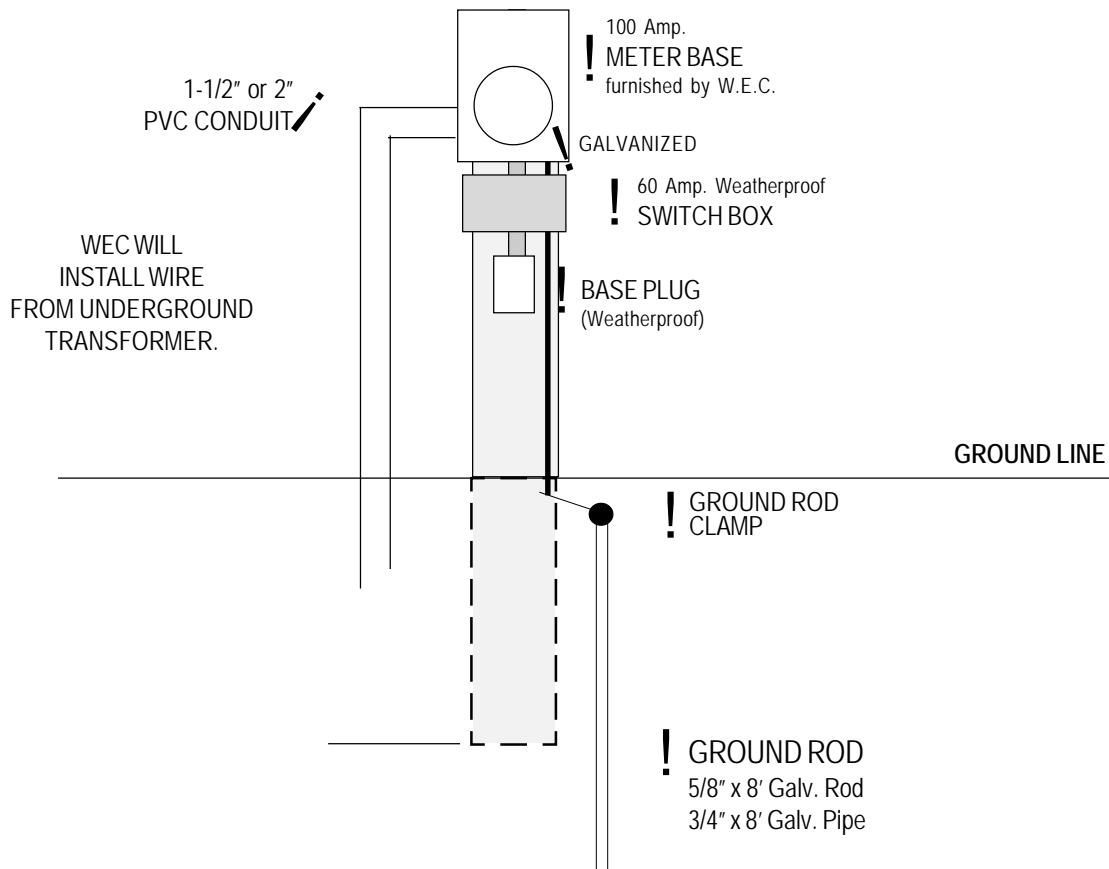

SERVICE EQUIPPED FOR TEMPORARY SERVICE Underground Subdivisions

WIREGASS ELECTRIC COOPERATIVE, INC.

P.O. BOX 158, HARTFORD, AL 36344 -- 334-588-2223 -- FAX 334-588-6192 -- wec@wiregrass.coop